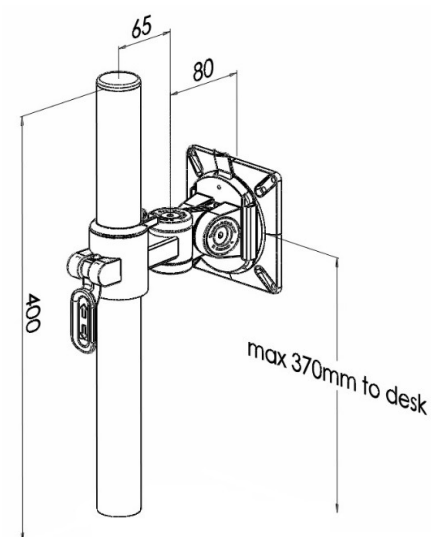

XSTREAM single monitor knuckle with post suitable for bespoke fittings

Product Specification

Product code	XSTREAMPMCOMB06W - white
Weight capacity	10kg
VESA	75mm & 100mm VESA compliant
Maximum Screen Size	30"
Movement	Height adjustment, tilt, swivel, rotation
Height adjustment	Max height adjustment 370mm from desk top
Fixings	Supplied with post suitable for bespoke fixings

Additional Information

Single monitor knuckle with manual height adjustment

Additional +/- 70mm available with ratchet mechanism

Lockable quick release VESA function

Ideal for reception or POS areas

Silver – XSTREAMPMCOMB06S - RAL code 9006